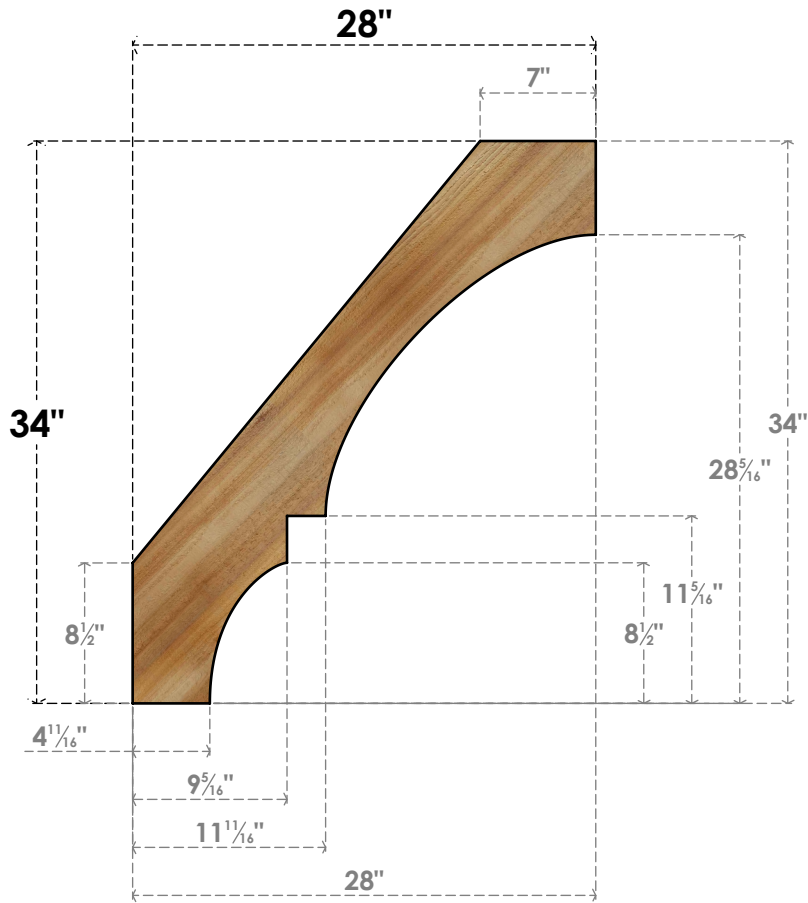

BRC06X28X34BOA00RWR

6"W X 28"D X 34"H BALBOA ROUGH SAWN BRACE, WESTERN RED CEDAR

SIDE

FRONT

EKENA MILLWORK
 2300 WEST MAIN ST.
 CLARKSVILLE, TX 75426
 TOLL FREE: 866-607-0453
 WWW.EKENAMILLWORK.COM

NOTES

1. INSTALLATION TO BE COMPLETED IN ACCORDANCE WITH MANUFACTURER'S SPECIFICATIONS.
2. DRAWING MAY NOT BE TO SCALE
3. THIS DRAWING IS INTENDED FOR DESIGN AND PLANNING PURPOSES ONLY.
4. ALL INFORMATION CONTAINED HEREIN WAS CURRENT AT THE TIME OF DEVELOPMENT BUT MUST BE REVIEWED AND APPROVED BY THE PRODUCT MANUFACTURER TO BE CONSIDERED ACCURATE.
5. PRODUCTS ARE NOT KILN DRIED. THIS ITEM IS UNIQUE AND WILL CONTAIN THE NATURAL VARIATIONS THAT THE WOOD SPECIES OFFERS. THIS MAY RESULT IN VARIATIONS UP TO 1/4"