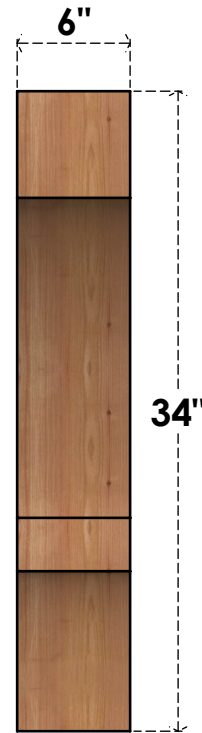

BRC06X28X34BOA00RWR

6"W X 28"D X 34"H BALBOA ROUGH SAWN BRACE, WESTERN RED CEDAR

SIDE

FRONT

EKENA MILLWORK
 2300 WEST MAIN ST.
 CLARKSVILLE, TX 75426
 TOLL FREE: 866-607-0453
 WWW.EKENAMILLWORK.COM

NOTES

1. INSTALLATION TO BE COMPLETED IN ACCORDANCE WITH MANUFACTURER'S SPECIFICATIONS.
2. DRAWING MAY NOT BE TO SCALE
3. THIS DRAWING IS INTENDED FOR DESIGN AND PLANNING PURPOSES ONLY.
4. ALL INFORMATION CONTAINED HEREIN WAS CURRENT AT THE TIME OF DEVELOPMENT BUT MUST BE REVIEWED AND APPROVED BY THE PRODUCT MANUFACTURER TO BE CONSIDERED ACCURATE.
5. PRODUCTS ARE NOT KILN DRIED. THIS ITEM IS UNIQUE AND WILL CONTAIN THE NATURAL VARIATIONS THAT THE WOOD SPECIES OFFERS. THIS MAY RESULT IN VARIATIONS UP TO 1/4"